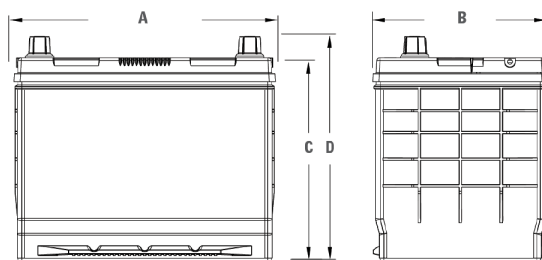

MISC SPECIFICATIONS

Terminal Polarity	+ -