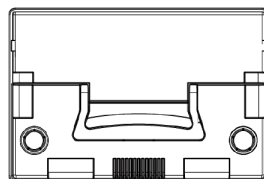

MISC SPECIFICATIONS

Terminal Polarity	+ -