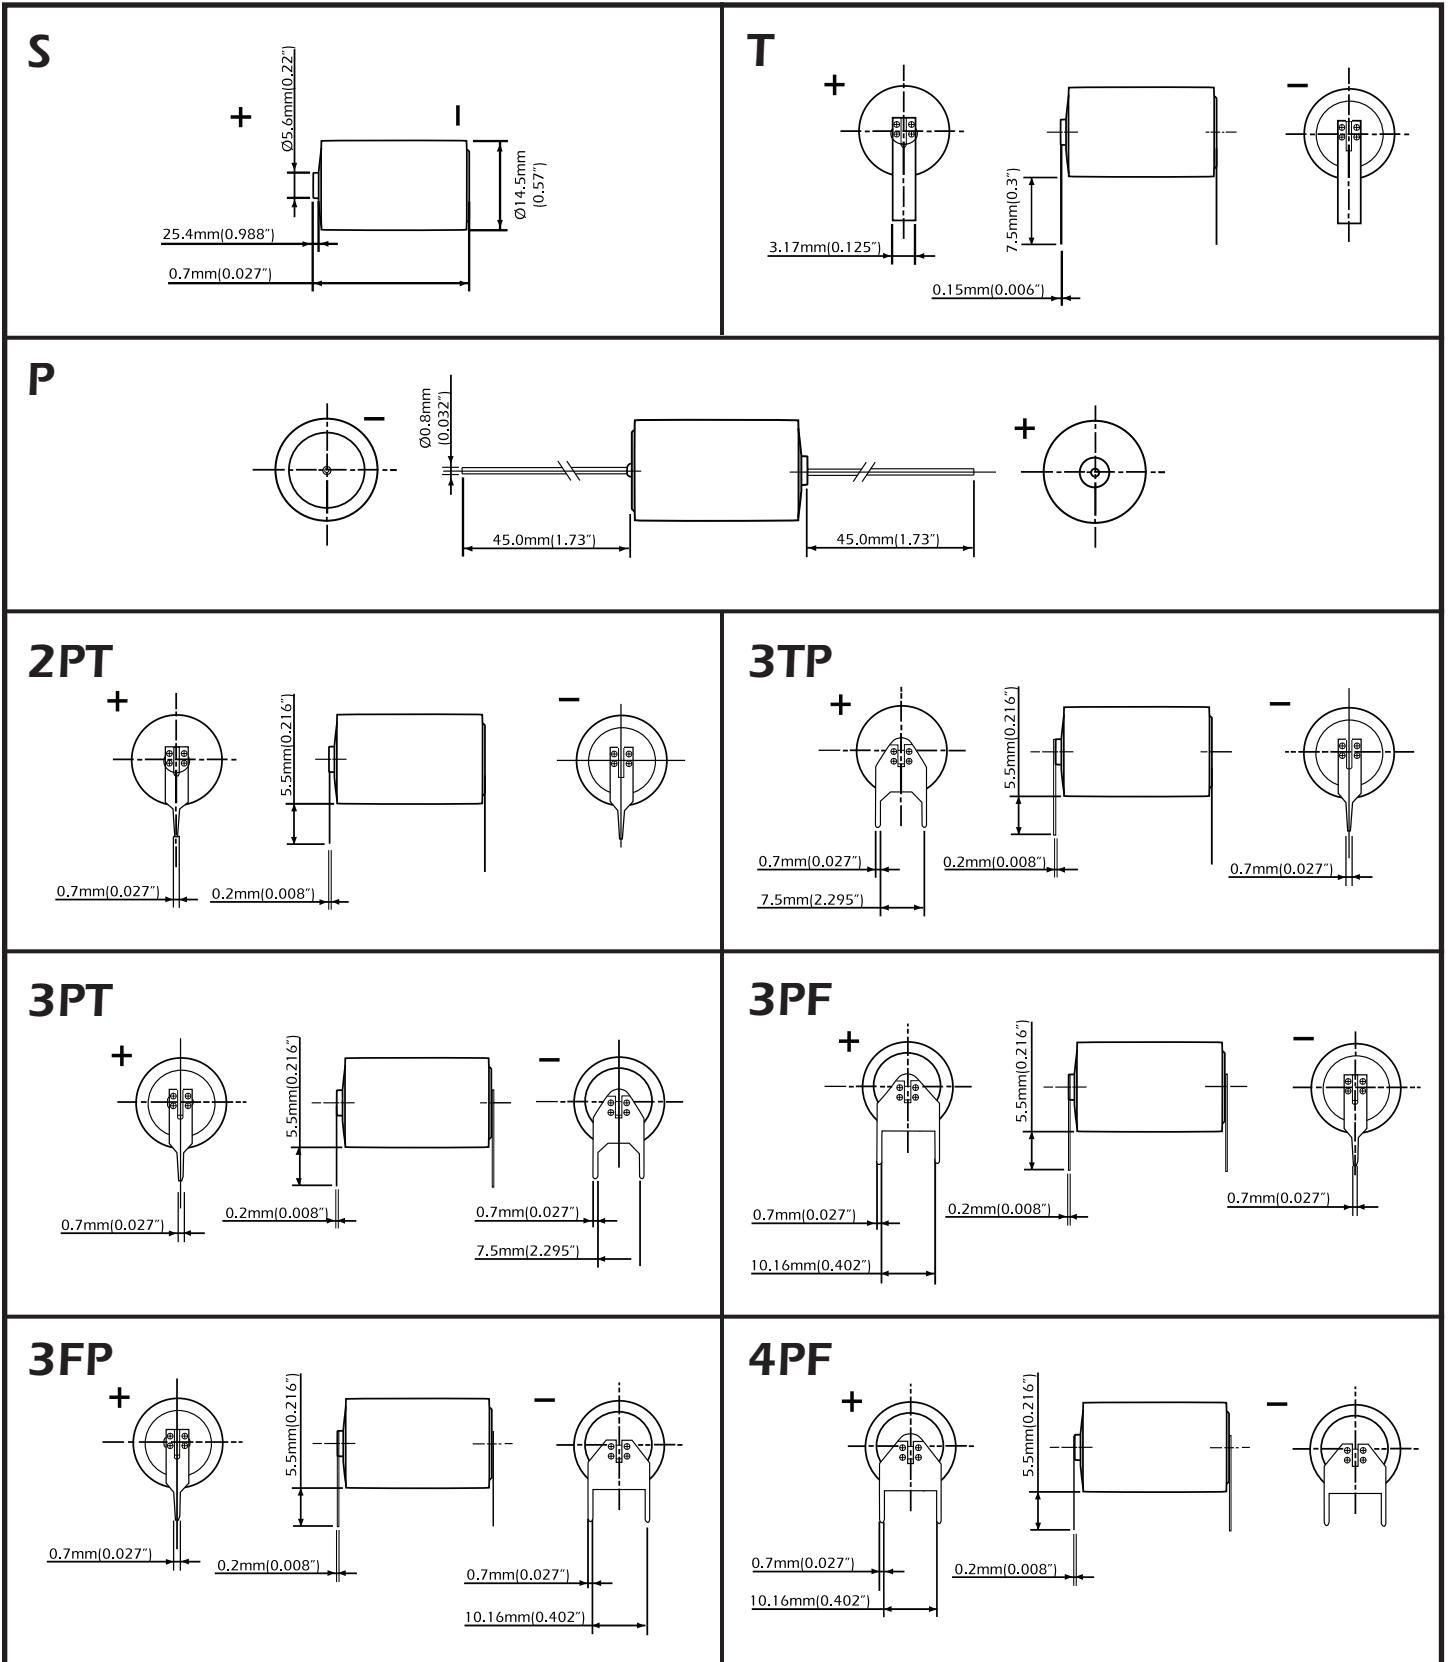

TERMINATIONS

Examples of standard individual cell tabbing arrangements.

Note: All terminations depicted below may not be available for each battery model. Please refer to "Available Terminations" drop down menu.

www.omnicelbattery.com
800.332.2436

Other cell terminations are available upon request
Check availability and dimensions of tabbing arrangement for considered cell